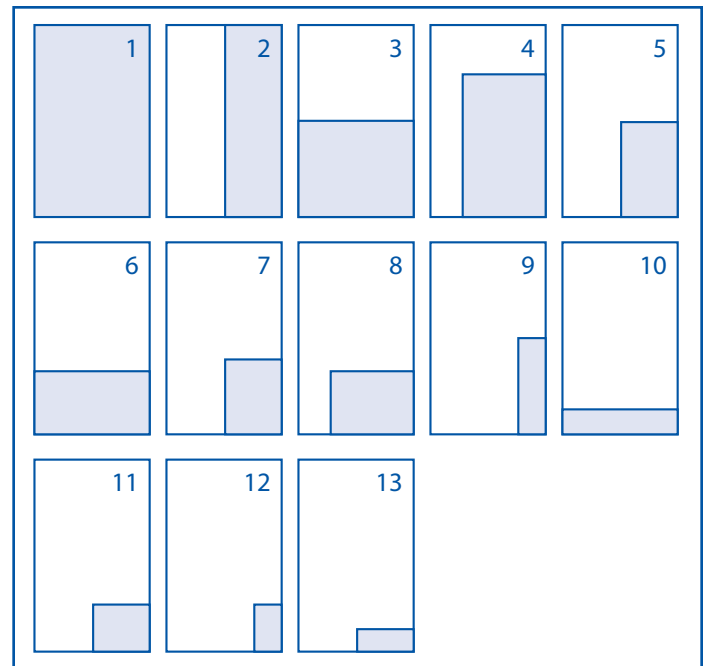

**AD SIZES & DIMENSIONS**

SIZE	width x depth (inches)
1 Full Page	10-1/4 x 15-7/8
2 1/2 vertical	5-1/16 x 15-7/8
3 1/2 horizontal	10-1/4 x 7-7/8
4 1/2 square	7-5/8 x 9-7/8
5 1/4 vertical	5-1/16 x 7-7/8
6 1/4 horizontal	10-1/4 x 3-7/8
7 3/16 vertical	5-1/16 x 5-7/8
8 3/16 horizontal	7-5/8 x 3-7/8
9 1/8 vertical	2-3/8 x 7-7/8
10 1/8 horizontal	10-1/4 x 1-7/8
11 1/8 square	5-1/16 x 3-7/8
12 1/16 vertical	2-3/8 x 3-7/8
13 1/16 horizontal	5-1/16 x 1-7/8